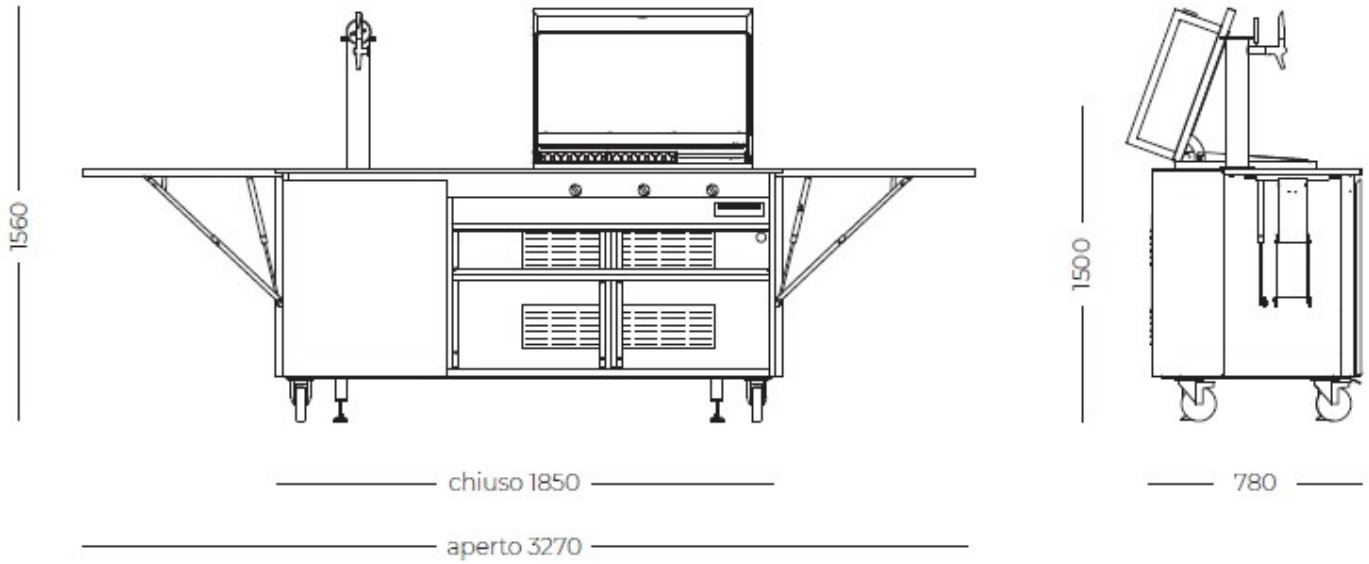

TECHNICAL DATA